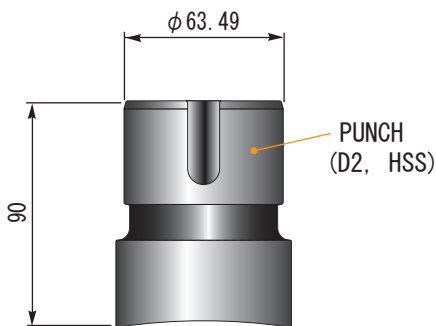

Diameters 50.01mm ~ 64mm

STYLE 114

VULCAN TOOL

Diameters 64.01mm ~ 75mm

STYLE 114

VULCAN TOOL