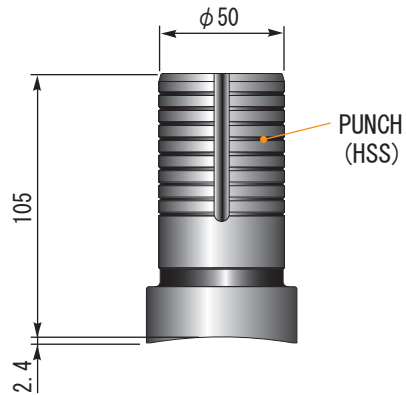

Diameters 50.01mm ~ 64mm

STYLE 114

VULCAN TOOL

Diameters 64.01mm ~ 75mm

STYLE 114

VULCAN TOOL