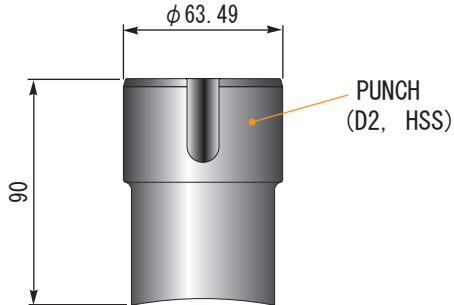

Diameters 50.01mm ~ 64mm

STYLE 114

VULCAN TOOL

Diameters 64.01mm ~ 75mm

STYLE 114

VULCAN TOOL