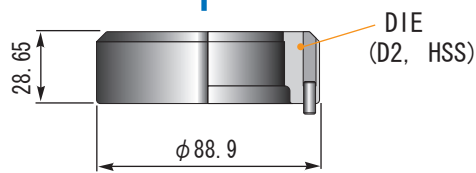

Diameters 50.01mm ~ 64mm

STYLE 114

VULCAN TOOL

Diameters 64.01mm ~ 75mm

STYLE 114

VULCAN TOOL